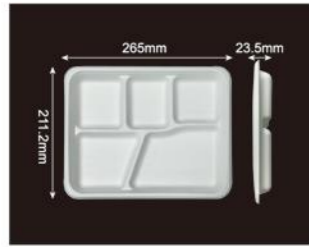

SUGARCANE PULP LUNCH BOX & PLATE

CUSTOMIZABLE