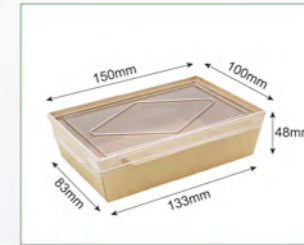

Code	640012
Capacity	500ml
Material	300g kraft paper
Packaging	200pcs
Carton Size	42*34*26cm

Code	640013
Capacity	600ml
Material	300g kraft paper
Packaging	200pcs
Carton Size	36*26*27cm