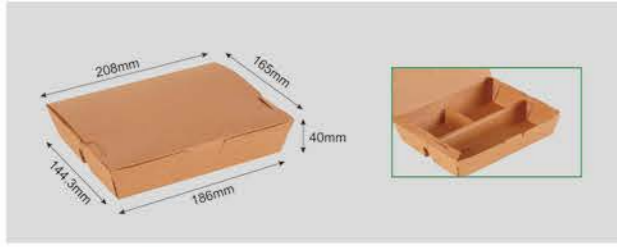

KRAFT COMPARTMENT TAKE AWAY BOX

CUSTOMIZABLE

WINDOW / TAKE AWAY BOX

CUSTOMIZABLE