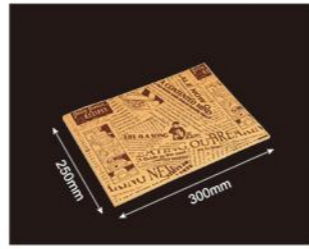

Code	665006
Material	50g grease proof
Packaging	5000pcs

Code	665007
Material	50g grease proof
Packaging	5000pcs

GREASE PROOF PAPER & AIR FRYER LINER PAPER

CUSTOMIZABLE

Code	665008
Material	35g grease proof
Packaging	5000pcs