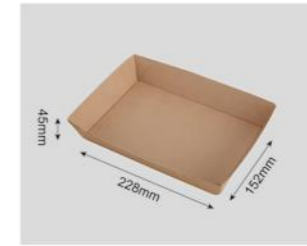

Code	640043
Capacity	1000ml
Material	130+110+130g
Packaging	200pcs
Carton Size	65.5*40.5*27cm

Code	640044
Capacity	1000ml
Material	130+110+130g
Packaging	200pcs
Carton Size	61.5*54.5*24.5cm

CORRUGATED BOAT TRAY

CUSTOMIZABLE

Code	640045
Capacity	450ml
Material	130+100+130g
Packaging	500pcs
Carton Size	71*34*28.5cm

Code	640046
Capacity	1400ml
Material	130+100+130g
Packaging	250pcs
Carton Size	73.5*43*23.5cm

Code	640047
Capacity	1000ml
Material	130+100+130g
Packaging	250pcs
Carton Size	69*37*23cm