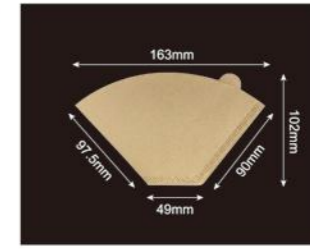

Code	675001
Capacity	1-2 cups
Material	Coffee filter paper
Packaging	100pcs * 300bags
Carton Size	57*52*39cm

Code	675002
Capacity	2-4 cups
Material	Coffee filter paper
Packaging	100pcs * 300bags
Carton Size	57*52*39cm