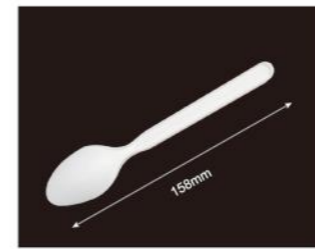

Code	262015
Weight	4.5g
Material	PLA
Packaging	1000pcs
Carton Size	33*20.5*23cm