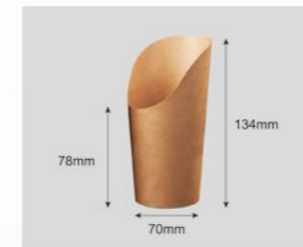

SANDWICH BOX

CUSTOMIZABLE

Code	640067
Capacity	180ml
Material	250g coated paper
Packaging	1000pcs

Code	640068
Capacity	350ml
Material	250g coated paper
Packaging	1000pcs

Code	640069
Capacity	500ml
Material	250g coated paper
Packaging	1000pcs

Code	640070
Capacity	600ml
Material	250g coated paper
Packaging	1000pcs

Code	640071
Capacity	650ml
Material	250g coated paper
Packaging	1000pcs

FRENCH FRIES BOX

CUSTOMIZABLE

Code	640072
Capacity	450ml
Material	250g coated paper
Packaging	1000pcs

Code	640073
Capacity	800ml
Material	250g coated paper
Packaging	1000pcs

Code	640074
Capacity	1500ml
Material	250g coated paper
Packaging	1000pcs

Code	640075
Capacity	450ml
Material	250g kraft+PE
Packaging	1000pcs

Code	640076
Capacity	650ml
Material	250g kraft+PE
Packaging	1000pcs

Code	640077
Capacity	1000ml
Material	250g coated paper
Packaging	2000pcs

Code	640078
Capacity	1500ml
Material	250g coated paper
Packaging	2000pcs

Code	640079
Capacity	2800ml
Material	250g coated paper
Packaging	2000pcs