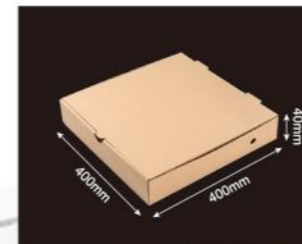

Code	635007
Size	16"
Material	160+120+120g
Packaging	200pcs
Carton Size	97.5*48.5*38cm