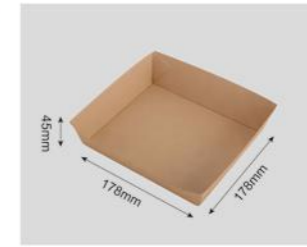

Code	640045
Capacity	450ml
Material	130+100+130g
Packaging	500pcs
Carton Size	71*34*28.5cm

Code	640046
Capacity	1400ml
Material	130+100+130g
Packaging	250pcs
Carton Size	73.5*43*23.5cm