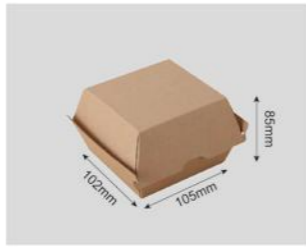

Code	640038
Capacity	200ml
Material	130+100+130g
Packaging	500pcs
Carton Size	68*35*29.5cm

Code	640039
Capacity	900ml
Material	130+110+130g
Packaging	250pcs
Carton Size	81.5*28.5*27cm