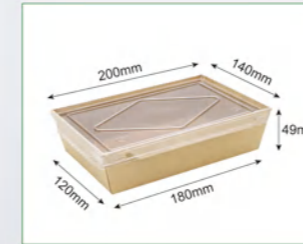

KRAFT TAKE AWAY BOX

CUSTOMIZABLE

KRAFT TAKE AWAY BOX WITH PET LID

CUSTOMIZABLE

Code	640001
Capacity	800ml
Material	337g kraft paper
Packaging	200pcs
Carton Size	32*23*58cm

Code	640002
Capacity	1400ml
Material	337g kraft paper
Packaging	200pcs
Carton Size	47*29*41cm

Code	640003
Capacity	1500ml
Material	337g kraft paper
Packaging	200pcs
Carton Size	47*39*36cm

Code	640004
Capacity	2000ml
Material	337g kraft paper
Packaging	200pcs
Carton Size	49*49*36cm

Code	640005
Capacity	1000ml
Material	337g kraft paper
Packaging	200pcs
Carton Size	45*38*32cm

Code	640006
Capacity	700ml
Material	337g kraft paper
Packaging	200pcs
Carton Size	35*34*43cm

Code	640007
Capacity	1200ml
Material	337g kraft paper
Packaging	200pcs
Carton Size	52*30*52cm

Code	640008
Capacity	750ml
Material	337g kraft paper
Packaging	200pcs
Carton Size	49*30*37cm

Code	640009
Capacity	1400ml
Material	337g kraft paper
Packaging	200pcs
Carton Size	61*38*31cm

Code	640010
Capacity	1500ml
Material	337g kraft paper
Packaging	200pcs
Carton Size	52*45*36cm

Code	640011
Capacity	1000ml
Material	337g kraft paper
Packaging	200pcs
Carton Size	45*38*32cm

Code	640012
Capacity	500ml
Material	300g kraft paper
Packaging	200pcs
Carton Size	42*34*26cm

Code	640013
Capacity	600ml
Material	300g kraft paper
Packaging	200pcs
Carton Size	36*26*27cm

Code	640014
Capacity	700ml
Material	300g kraft paper
Packaging	200pcs
Carton Size	42*40*28cm

Code	640015
Capacity	900ml
Material	300g kraft paper
Packaging	200pcs
Carton Size	41*40*31cm

Code	640016
Capacity	1200ml
Material	300g kraft paper
Packaging	200pcs
Carton Size	47*46*32cm

Code	640017
Capacity	1600ml
Material	300g kraft paper
Packaging	200pcs
Carton Size	48*45*35.5cm