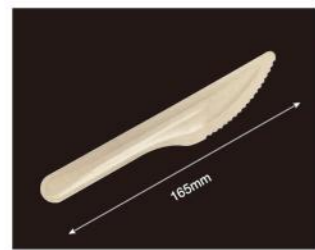

Code	862001
Weight	4.3g
Material	Sugarcane pulp
Packaging	1000pcs
Carton Size	35*25*19.5cm