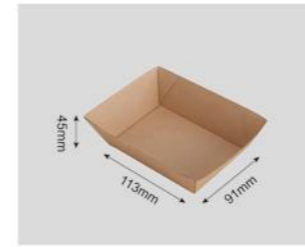

CORRUGATED BOAT TRAY

CUSTOMIZABLE