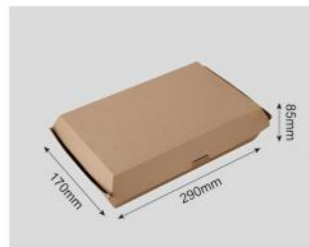

HAMBURGER BOX

CUSTOMIZABLE

Code	640038
Capacity	200ml
Material	130+100+130g
Packaging	500pcs
Carton Size	68*35*29.5cm

Code	640039
Capacity	900ml
Material	130+110+130g
Packaging	250pcs
Carton Size	81.5*28.5*27cm

Code	640040
Capacity	1300ml
Material	130+110+130g
Packaging	200pcs
Carton Size	65.5*49.5*22cm

Code	640041
Capacity	2100ml
Material	130+110+130g
Packaging	150pcs
Carton Size	82.5*38.5*23cm

Code	640042
Capacity	4000ml
Material	130+110+130g
Packaging	100pcs
Carton Size	57*43*34cm

Code	640043
Capacity	1000ml
Material	130+110+130g
Packaging	200pcs
Carton Size	65.5*40.5*27cm

Code	640044
Capacity	1000ml
Material	130+110+130g
Packaging	200pcs
Carton Size	61.5*54.5*24.5cm

CORRUGATED BOAT TRAY

CUSTOMIZABLE

Code	640045
Capacity	450ml
Material	130+100+130g
Packaging	500pcs
Carton Size	71*34*28.5cm

Code	640046
Capacity	1400ml
Material	130+100+130g
Packaging	250pcs
Carton Size	73.5*43*23.5cm

Code	640047
Capacity	1000ml
Material	130+100+130g
Packaging	250pcs
Carton Size	69*37*23cm

Code	640048
Capacity	1500ml
Material	130+100+130g
Packaging	250pcs
Carton Size	67*38*25.5cm

Code	640049
Capacity	2500ml
Material	130+100+130g
Packaging	100pcs
Carton Size	45.1*44.1*30.5cm