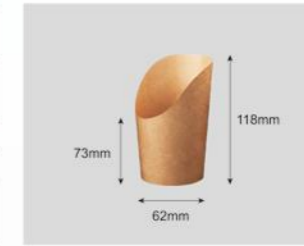

Code	640074
Capacity	1500ml
Material	250g coated paper
Packaging	1000pcs

Code	640075
Capacity	450ml
Material	250g kraft+PE
Packaging	1000pcs