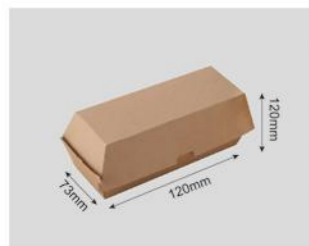

Code	640040
Capacity	1300ml
Material	130+110+130g
Packaging	200pcs
Carton Size	65.5*49.5*22cm

Code	640041
Capacity	2100ml
Material	130+110+130g
Packaging	150pcs
Carton Size	82.5*38.5*23cm

Code	640042
Capacity	4000ml
Material	130+110+130g
Packaging	100pcs
Carton Size	57*43*34cm

Code	640043
Capacity	1000ml
Material	130+110+130g
Packaging	200pcs
Carton Size	65.5*40.5*27cm

Code	640044
Capacity	1000ml
Material	130+110+130g
Packaging	200pcs
Carton Size	61.5*54.5*24.5cm

CORRUGATED BOAT TRAY