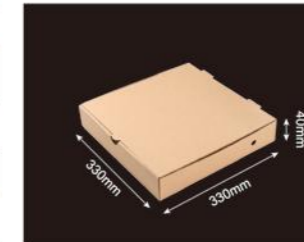

PIZZA BOX

CUSTOMIZABLE

Code	635001
Size	10"
Material	160+120+120g
Packaging	200pcs
Carton Size	68*34*38cm

Code	635002
Size	11"
Material	160+120+120g
Packaging	200pcs
Carton Size	72*36*38cm

Code	635003
Size	12"
Material	160+120+120g
Packaging	200pcs
Carton Size	79*40*38cm