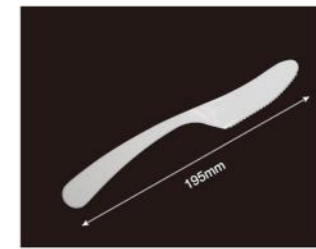

Code	262016
Weight	8g
Material	PLA
Packaging	1000pcs
Carton Size	42*21*18cm