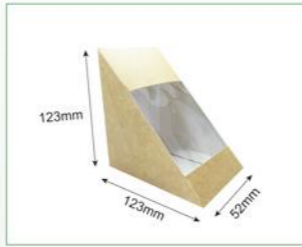

Code	640067
Capacity	180ml
Material	250g coated paper
Packaging	1000pcs

Code	640068
Capacity	350ml
Material	250g coated paper
Packaging	1000pcs