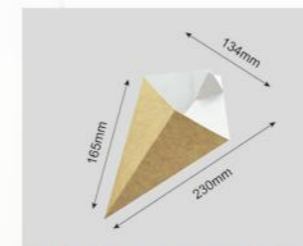

SANDWICH BOX

CUSTOMIZABLE

Code	640067
Capacity	180ml
Material	250g coated paper
Packaging	1000pcs

Code	640068
Capacity	350ml
Material	250g coated paper
Packaging	1000pcs

Code	640069
Capacity	500ml
Material	250g coated paper
Packaging	1000pcs

Code	640070
Capacity	600ml
Material	250g coated paper
Packaging	1000pcs

Code	640071
Capacity	650ml
Material	250g coated paper
Packaging	1000pcs

FRENCH FRIES BOX

CUSTOMIZABLE

Code	640072
Capacity	450ml
Material	250g coated paper
Packaging	1000pcs

Code	640073
Capacity	800ml
Material	250g coated paper
Packaging	1000pcs

Code	640074
Capacity	1500ml
Material	250g coated paper
Packaging	1000pcs

Code	640075
Capacity	450ml
Material	250g kraft+PE
Packaging	1000pcs

Code	640076
Capacity	650ml
Material	250g kraft+PE
Packaging	1000pcs

Code	640077
Capacity	1000ml
Material	250g coated paper
Packaging	2000pcs

Code	640078
Capacity	1500ml
Material	250g coated paper
Packaging	2000pcs

Code	640079
Capacity	2800ml
Material	250g coated paper
Packaging	2000pcs