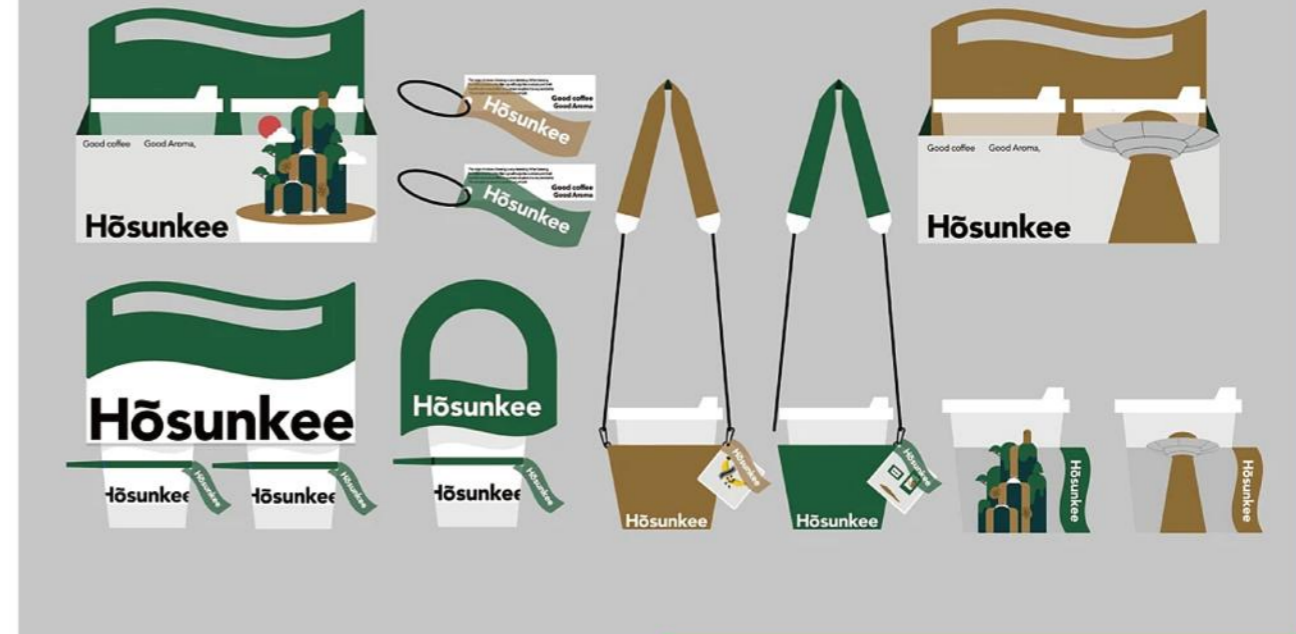

BRANDED CUSTOM PACKAGING

CUSTOMIZABLE