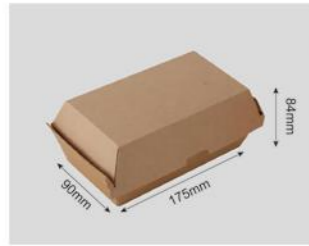

HAMBURGER BOX

CUSTOMIZABLE

Code	640038
Capacity	200ml
Material	130+100+130g
Packaging	500pcs
Carton Size	68*35*29.5cm

Code	640039
Capacity	900ml
Material	130+110+130g
Packaging	250pcs
Carton Size	81.5*28.5*27cm