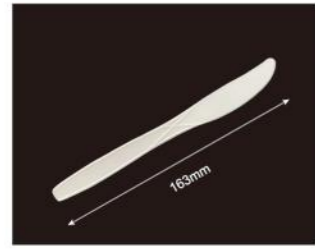

KNIFE & FORK & SPOON

CUSTOMIZABLE

Code	562004
Weight	4.6g
Material	Corn starch
Packaging	1000pcs
Carton Size	36*24*19.5cm