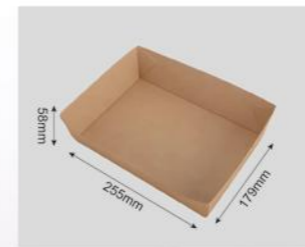

HAMBURGER BOX

CUSTOMIZABLE

Code	640038
Capacity	200ml
Material	130+100+130g
Packaging	500pcs
Carton Size	68*35*29.5cm

Code	640039
Capacity	900ml
Material	130+110+130g
Packaging	250pcs
Carton Size	81.5*28.5*27cm

Code	640040
Capacity	1300ml
Material	130+110+130g
Packaging	200pcs
Carton Size	65.5*49.5*22cm

Code	640041
Capacity	2100ml
Material	130+110+130g
Packaging	150pcs
Carton Size	82.5*38.5*23cm

Code	640042
Capacity	4000ml
Material	130+110+130g
Packaging	100pcs
Carton Size	57*43*34cm

Code	640043
Capacity	1000ml
Material	130+110+130g
Packaging	200pcs
Carton Size	65.5*40.5*27cm

Code	640044
Capacity	1000ml
Material	130+110+130g
Packaging	200pcs
Carton Size	61.5*54.5*24.5cm

CORRUGATED BOAT TRAY

CUSTOMIZABLE

Code	640045
Capacity	450ml
Material	130+100+130g
Packaging	500pcs
Carton Size	71*34*28.5cm

Code	640046
Capacity	1400ml
Material	130+100+130g
Packaging	250pcs
Carton Size	73.5*43*23.5cm

Code	640047
Capacity	1000ml
Material	130+100+130g
Packaging	250pcs
Carton Size	69*37*23cm

Code	640048
Capacity	1500ml
Material	130+100+130g
Packaging	250pcs
Carton Size	67*38*25.5cm

Code	640049
Capacity	2500ml
Material	130+100+130g
Packaging	100pcs
Carton Size	45.1*44.1*30.5cm