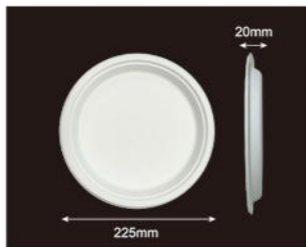

Code	836005
Size	8"
Material	Sugarcane pulp
Packaging	500pcs
Carton Size	43.5*37.5*23cm

Code	836006
Size	9"
Material	Sugarcane pulp
Packaging	500pcs
Carton Size	46.3*34.8*24.8cm