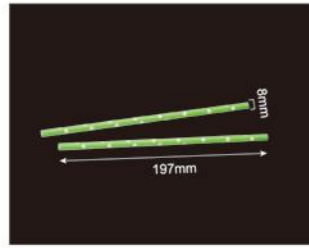

CUP ACCESSORIES

CUSTOMIZABLE

Code	679008
Colour	Plain / Colorful
Material	120+120+60g
Packaging	10000pcs
Carton Size	43*43*47cm

Code	679009
Colour	Plain / Colorful
Material	120+120+60g
Packaging	10000pcs
Carton Size	43*43*50cm

Code	679010
Colour	Plain / Colorful
Material	120+120+60g
Packaging	10000pcs
Carton Size	43*43*47cm

Code	679011
Colour	Plain / Colorful
Material	120+120+60g
Packaging	5000pcs
Carton Size	45*45*25cm

Code	679012
Colour	Plain / Colorful
Material	120+120+60g
Packaging	5000pcs
Carton Size	45*45*25cm

Code	679013
Colour	Plain / Colorful
Material	120+120+60g
Packaging	5000pcs
Carton Size	45*45*25cm

Code	679014
Colour	Plain / Colorful
Material	120+120+60g
Packaging	2000pcs
Carton Size	45*45*25cm

Code	679015
Colour	Plain / Colorful
Material	120+120+60g
Packaging	2000pcs
Carton Size	45*45*25cm

Code	679016
Colour	Plain / Colorful
Material	120+120+60g
Packaging	2000pcs
Carton Size	45*45*25cm

Code	679017
Colour	Plain
Material	120+120+60g
Packaging	10000pcs
Carton Size	43*43*47cm

Code	679018
Colour	Colorful
Material	120+120+60g
Packaging	10000pcs
Carton Size	43*43*47cm

CUP ACCESSORIES

CUSTOMIZABLE

Code	679019
Material	Sugarcane pulp
Packaging	10000pcs
Carton Size	55*46*38cm

Code	679020
Material	Sugarcane pulp
Packaging	5000pcs
Carton Size	52*46*38cm

Code	679021
Material	Sugarcane pulp
Packaging	5000pcs
Carton Size	61*55*47cm

Code	679022
Material	Sugarcane pulp
Packaging	4000pcs
Carton Size	61*55*47cm

Code	679023
Material	Sugarcane pulp
Packaging	10000pcs
Carton Size	55*46*38cm

Code	679024
Material	Sugarcane pulp
Packaging	5000pcs
Carton Size	52*46*38cm

Code	679025
Material	Sugarcane pulp
Packaging	5000pcs
Carton Size	61*55*47cm