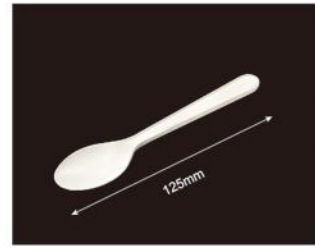

Code	688003
Material	16g white paper
Packaging	2000pcs
Carton Size	42*42*38cm

KNIFE & FORK & SPOON

CUSTOMIZABLE

Code	262001
Weight	3g
Material	PLA
Packaging	2000pcs
Carton Size	27*27*19.5cm

Code	262002
Weight	3.1g
Material	PLA
Packaging	2000pcs
Carton Size	27*27*19.5cm