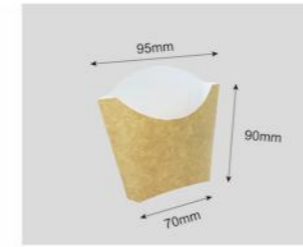

Code	640070
Capacity	600ml
Material	250g coated paper
Packaging	1000pcs

Code	640071
Capacity	650ml
Material	250g coated paper
Packaging	1000pcs

FRENCH FRIES BOX

CUSTOMIZABLE

Code	640072
Capacity	450ml
Material	250g coated paper
Packaging	1000pcs