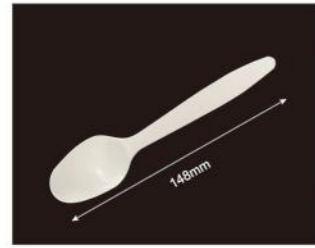

Code	562006
Weight	4.5g
Material	Corn starch
Packaging	1000pcs
Carton Size	32*17*18cm