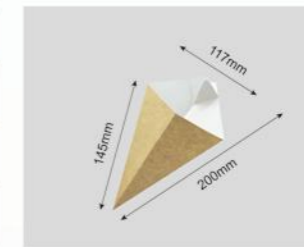

Code	640076
Capacity	650ml
Material	250g kraft+PE
Packaging	1000pcs

Code	640077
Capacity	1000ml
Material	250g coated paper
Packaging	2000pcs