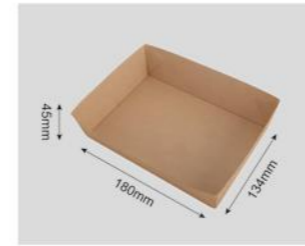

HAMBURGER BOX

CUSTOMIZABLE

Code	640038
Capacity	200ml
Material	130+100+130g
Packaging	500pcs
Carton Size	68*35*29.5cm

Code	640039
Capacity	900ml
Material	130+110+130g
Packaging	250pcs
Carton Size	81.5*28.5*27cm

Code	640040
Capacity	1300ml
Material	130+110+130g
Packaging	200pcs
Carton Size	65.5*49.5*22cm

Code	640041
Capacity	2100ml
Material	130+110+130g
Packaging	150pcs
Carton Size	82.5*38.5*23cm

Code	640042
Capacity	4000ml
Material	130+110+130g
Packaging	100pcs
Carton Size	57*43*34cm

Code	640043
Capacity	1000ml
Material	130+110+130g
Packaging	200pcs
Carton Size	65.5*40.5*27cm

Code	640044
Capacity	1000ml
Material	130+110+130g
Packaging	200pcs
Carton Size	61.5*54.5*24.5cm

CORRUGATED BOAT TRAY

CUSTOMIZABLE

Code	640045
Capacity	450ml
Material	130+100+130g
Packaging	500pcs
Carton Size	71*34*28.5cm

Code	640046
Capacity	1400ml
Material	130+100+130g
Packaging	250pcs
Carton Size	73.5*43*23.5cm

Code	640047
Capacity	1000ml
Material	130+100+130g
Packaging	250pcs
Carton Size	69*37*23cm

Code	640048
Capacity	1500ml
Material	130+100+130g
Packaging	250pcs
Carton Size	67*38*25.5cm

Code	640049
Capacity	2500ml
Material	130+100+130g
Packaging	100pcs
Carton Size	45.1*44.1*30.5cm