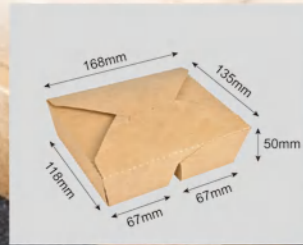

KRAFT TAKE AWAY BOX

CUSTOMIZABLE

KRAFT TAKE AWAY BOX WITH PET LID

CUSTOMIZABLE

Code	640001
Capacity	800ml
Material	337g kraft paper
Packaging	200pcs
Carton Size	32*23*58cm

Code	640002
Capacity	1400ml
Material	337g kraft paper
Packaging	200pcs
Carton Size	47*29*41cm

Code	640003
Capacity	1500ml
Material	337g kraft paper
Packaging	200pcs
Carton Size	47*39*36cm

Code	640004
Capacity	2000ml
Material	337g kraft paper
Packaging	200pcs
Carton Size	49*49*36cm

Code	640005
Capacity	1000ml
Material	337g kraft paper
Packaging	200pcs
Carton Size	45*38*32cm

Code	640006
Capacity	700ml
Material	337g kraft paper
Packaging	200pcs
Carton Size	35*34*43cm

Code	640007
Capacity	1200ml
Material	337g kraft paper
Packaging	200pcs
Carton Size	52*30*52cm

Code	640008
Capacity	750ml
Material	337g kraft paper
Packaging	200pcs
Carton Size	49*30*37cm

Code	640009
Capacity	1400ml
Material	337g kraft paper
Packaging	200pcs
Carton Size	61*38*31cm

Code	640010
Capacity	1500ml
Material	337g kraft paper
Packaging	200pcs
Carton Size	52*45*36cm

Code	640011
Capacity	1000ml
Material	337g kraft paper
Packaging	200pcs
Carton Size	45*38*32cm

Code	640012
Capacity	500ml
Material	300g kraft paper
Packaging	200pcs
Carton Size	42*34*26cm

Code	640013
Capacity	600ml
Material	300g kraft paper
Packaging	200pcs
Carton Size	36*26*27cm

Code	640014
Capacity	700ml
Material	300g kraft paper
Packaging	200pcs
Carton Size	42*40*28cm

Code	640015
Capacity	900ml
Material	300g kraft paper
Packaging	200pcs
Carton Size	41*40*31cm

Code	640016
Capacity	1200ml
Material	300g kraft paper
Packaging	200pcs
Carton Size	47*46*32cm

Code	640017
Capacity	1600ml
Material	300g kraft paper
Packaging	200pcs
Carton Size	48*45*35.5cm