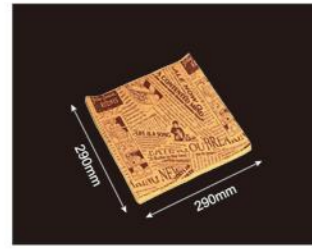

Code	665006
Material	50g grease proof
Packaging	5000pcs

Code	665007
Material	50g grease proof
Packaging	5000pcs

GREASE PROOF PAPER & AIR FRYER LINER PAPER

CUSTOMIZABLE

Code	665008
Material	35g grease proof
Packaging	5000pcs