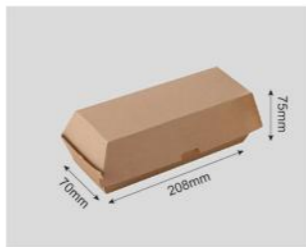

Code	640042
Capacity	4000ml
Material	130+110+130g
Packaging	100pcs
Carton Size	57*43*34cm

Code	640043
Capacity	1000ml
Material	130+110+130g
Packaging	200pcs
Carton Size	65.5*40.5*27cm