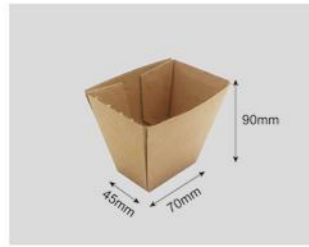

HAMBURGER BOX

CUSTOMIZABLE