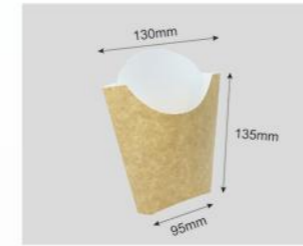

SANDWICH BOX

CUSTOMIZABLE

Code	640067
Capacity	180ml
Material	250g coated paper
Packaging	1000pcs

Code	640068
Capacity	350ml
Material	250g coated paper
Packaging	1000pcs

Code	640069
Capacity	500ml
Material	250g coated paper
Packaging	1000pcs

Code	640070
Capacity	600ml
Material	250g coated paper
Packaging	1000pcs

Code	640071
Capacity	650ml
Material	250g coated paper
Packaging	1000pcs

FRENCH FRIES BOX

CUSTOMIZABLE

Code	640072
Capacity	450ml
Material	250g coated paper
Packaging	1000pcs

Code	640073
Capacity	800ml
Material	250g coated paper
Packaging	1000pcs

Code	640074
Capacity	1500ml
Material	250g coated paper
Packaging	1000pcs

Code	640075
Capacity	450ml
Material	250g kraft+PE
Packaging	1000pcs

Code	640076
Capacity	650ml
Material	250g kraft+PE
Packaging	1000pcs

Code	640077
Capacity	1000ml
Material	250g coated paper
Packaging	2000pcs

Code	640078
Capacity	1500ml
Material	250g coated paper
Packaging	2000pcs

Code	640079
Capacity	2800ml
Material	250g coated paper
Packaging	2000pcs