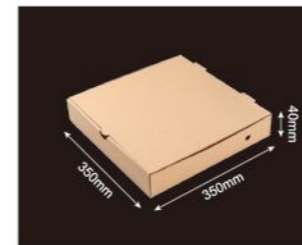

ICE-CREAM PAPER CUP

CUSTOMIZABLE

Code	626034
Capacity	250ml
Material	240g coated paper
Packaging	1000pcs
Carton Size	48.5*39.5*61.5cm

Code	626035
Capacity	260ml
Material	240g coated paper
Packaging	1000pcs
Carton Size	48*49*40cm

Code	626036
Capacity	360ml
Material	240g coated paper
Packaging	1000pcs
Carton Size	48*40*50cm

Code	626037
Capacity	380ml
Material	240g coated paper
Packaging	1000pcs
Carton Size	52*42*42cm

Code	226005
Type	Dome
Material	PET lid
Packaging	1000pcs
Carton Size	45*35*24cm

Code	226006
Type	Dome
Material	PET lid
Packaging	1000pcs
Carton Size	49*39*24cm

Code	226007
Type	Dome
Material	PET lid
Packaging	1000pcs
Carton Size	51*41*27.5cm

Code	226008
Type	Dome
Material	PET lid
Packaging	1000pcs
Carton Size	52*42*20.5cm

PIZZA BOX

CUSTOMIZABLE

Code	635001
Size	10"
Material	160+120+120g
Packaging	200pcs
Carton Size	68*34*38cm

Code	635002
Size	11"
Material	160+120+120g
Packaging	200pcs
Carton Size	72*36*38cm

Code	635003
Size	12"
Material	160+120+120g
Packaging	200pcs
Carton Size	79*40*38cm

Code	635004
Size	13"
Material	160+120+120g
Packaging	200pcs
Carton Size	84*42*38cm

Code	635005
Size	14"
Material	160+120+120g
Packaging	200pcs
Carton Size	89.5*45*38cm

Code	635006
Size	15"
Material	160+120+120g
Packaging	200pcs
Carton Size	96*49*38cm

Code	635007
Size	16"
Material	160+120+120g
Packaging	200pcs
Carton Size	97.5*48.5*38cm