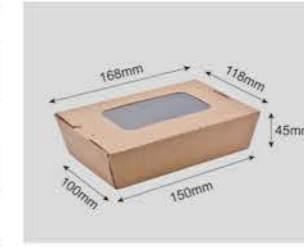

Code	640026
Capacity	500ml
Material	337g kraft paper
Packaging	200pcs
Carton Size	39*33*24cm

Code	640027
Capacity	700ml
Material	337g kraft paper
Packaging	200pcs
Carton Size	40*29*40cm