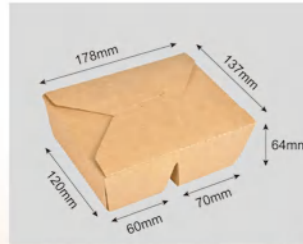

KRAFT TAKE AWAY BOX

CUSTOMIZABLE

KRAFT TAKE AWAY BOX WITH PET LID

CUSTOMIZABLE

Code	640001
Capacity	800ml
Material	337g kraft paper
Packaging	200pcs
Carton Size	32*23*58cm

Code	640002
Capacity	1400ml
Material	337g kraft paper
Packaging	200pcs
Carton Size	47*29*41cm

Code	640003
Capacity	1500ml
Material	337g kraft paper
Packaging	200pcs
Carton Size	47*39*36cm

Code	640004
Capacity	2000ml
Material	337g kraft paper
Packaging	200pcs
Carton Size	49*49*36cm

Code	640005
Capacity	1000ml
Material	337g kraft paper
Packaging	200pcs
Carton Size	45*38*32cm

Code	640006
Capacity	700ml
Material	337g kraft paper
Packaging	200pcs
Carton Size	35*34*43cm

Code	640007
Capacity	1200ml
Material	337g kraft paper
Packaging	200pcs
Carton Size	52*30*52cm

Code	640008
Capacity	750ml
Material	337g kraft paper
Packaging	200pcs
Carton Size	49*30*37cm

Code	640009
Capacity	1400ml
Material	337g kraft paper
Packaging	200pcs
Carton Size	61*38*31cm

Code	640010
Capacity	1500ml
Material	337g kraft paper
Packaging	200pcs
Carton Size	52*45*36cm

Code	640011
Capacity	1000ml
Material	337g kraft paper
Packaging	200pcs
Carton Size	45*38*32cm

Code	640012
Capacity	500ml
Material	300g kraft paper
Packaging	200pcs
Carton Size	42*34*26cm

Code	640013
Capacity	600ml
Material	300g kraft paper
Packaging	200pcs
Carton Size	36*26*27cm

Code	640014
Capacity	700ml
Material	300g kraft paper
Packaging	200pcs
Carton Size	42*40*28cm

Code	640015
Capacity	900ml
Material	300g kraft paper
Packaging	200pcs
Carton Size	41*40*31cm

Code	640016
Capacity	1200ml
Material	300g kraft paper
Packaging	200pcs
Carton Size	47*46*32cm

Code	640017
Capacity	1600ml
Material	300g kraft paper
Packaging	200pcs
Carton Size	48*45*35.5cm