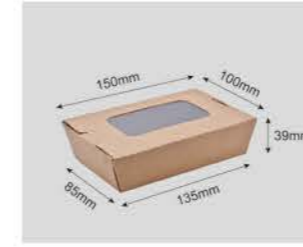

CUSTOMIZABLE

WINDOW / TAKE AWAY BOX

CUSTOMIZABLE

Code	6400024
Capacity	690ml
Material	337g kraft paper
Packaging	200pcs
Carton Size	50*39*38cm

Code	6400025
Capacity	580ml
Material	337g kraft paper
Packaging	200pcs
Carton Size	45.5*41.5*38cm