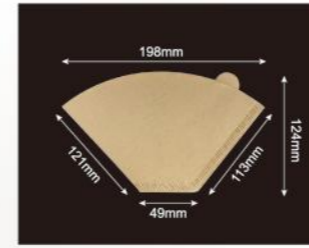

GREASE PROOF PAPER & AIR FRYER LINER PAPER

CUSTOMIZABLE

Code	665008
Material	35g grease proof
Packaging	5000pcs

Code	665009
Material	35g grease proof
Packaging	5000pcs

Code	665010
Material	35g grease proof
Packaging	5000pcs

Code	665011
Material	35g grease proof
Packaging	5000pcs

Code	665012
Material	38g grease proof
Packaging	5000pcs

Code	665013
Material	38g grease proof
Packaging	5000pcs

Code	665014
Material	38g grease proof
Packaging	5000pcs

Code	665015
Material	38g grease proof
Packaging	5000pcs

COFFEE FILTER PAPER & NAPKIN

CUSTOMIZABLE

Code	675001
Capacity	1-2 cups
Material	Coffee filter paper
Packaging	100pcs * 300bags
Carton Size	57*52*39cm

Code	675002
Capacity	2-4 cups
Material	Coffee filter paper
Packaging	100pcs * 300bags
Carton Size	57*52*39cm

Code	675003
Capacity	4-6 cups
Material	Coffee filter paper
Packaging	100pcs * 300bags
Carton Size	57*52*39cm

Code	688001
Material	16g white paper
Packaging	5000pcs
Carton Size	59.5*25*41cm

Code	688002
Material	16g white paper
Packaging	3000pcs
Carton Size	45*45*26cm

Code	688003
Material	16g white paper
Packaging	2000pcs
Carton Size	42*42*38cm