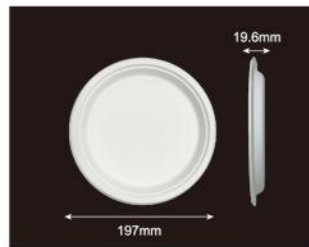

SUGARCANE PULP LUNCH BOX & PLATE

CUSTOMIZABLE

Code	836001
Material	Sugarcane pulp
Packaging	500pcs
Carton Size	43.5*28.5*46cm

Code	836002
Material	Sugarcane pulp
Packaging	500pcs
Carton Size	33.5*25.5*46.5cm

Code	836003
Size	6"
Material	Sugarcane pulp
Packaging	1000pcs
Carton Size	33*28*33.3cm

Code	836004
Size	7"
Material	Sugarcane pulp
Packaging	1000pcs
Carton Size	36.8*31*37.5cm

Code	836005
Size	8"
Material	Sugarcane pulp
Packaging	500pcs
Carton Size	43.5*37.5*23cm

Code	836006
Size	9"
Material	Sugarcane pulp
Packaging	500pcs
Carton Size	46.3*34.8*24.8cm

Code	836007
Size	10"
Material	Sugarcane pulp
Packaging	500pcs
Carton Size	53.5*35*28cm

CORN STARCH LUNCH BOX & PLATE

CUSTOMIZABLE

Code	515001
Capacity	1850ml
Material	Corn starch
Packaging	250pcs
Carton Size	43*34*23cm

Code	515002
Capacity	1850ml
Material	Corn starch
Packaging	500pcs
Carton Size	38*35*34cm

Code	515003
Capacity	2700ml
Material	Corn starch
Packaging	200pcs
Carton Size	44*35*23cm

Code	515004
Capacity	4000ml
Material	Corn starch
Packaging	200pcs
Carton Size	52*37*25cm

Code	536001
Size	9"
Material	Corn starch
Packaging	500pcs
Carton Size	48*29*25cm

Code	536002
Size	6"
Material	Corn starch
Packaging	1000pcs
Carton Size	48*32*17cm

Code	536003
Material	Corn starch
Packaging	500pcs
Carton Size	25.5*36*34cm