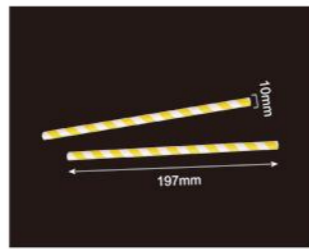

Code	679012
Colour	Plain / Colorful
Material	120+120+60g
Packaging	5000pcs
Carton Size	45*45*25cm

Code	679013
Colour	Plain / Colorful
Material	120+120+60g
Packaging	5000pcs
Carton Size	45*45*25cm