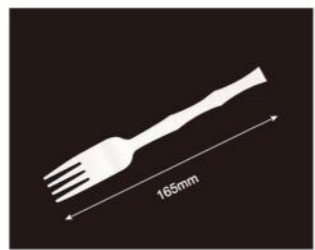

Code	262008
Weight	5.4g
Material	PLA
Packaging	1000pcs
Carton Size	36*24*19.5cm