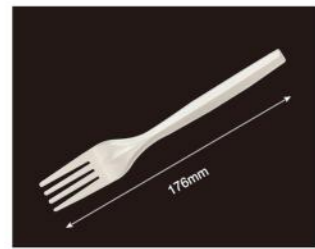

Code	562008
Weight	4.4g
Material	Corn starch
Packaging	1000pcs
Carton Size	35*19*17cm