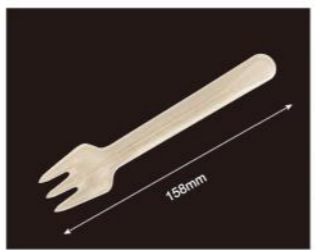

Code	862002
Weight	3.1g
Material	Sugarcane pulp
Packaging	1000pcs
Carton Size	35*24*19.5cm