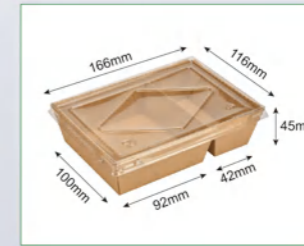

Code	640018
Capacity	2100ml
Material	300g kraft paper
Packaging	200pcs
Carton Size	50*50*38.5cm

Code	640019
Capacity	700ml
Material	300g kraft paper
Packaging	200pcs
Carton Size	48*40*28cm