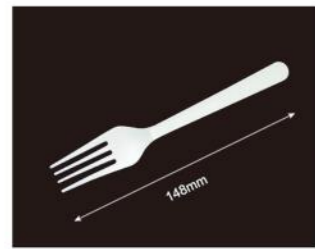

Code	262005
Weight	3.8g
Material	PLA
Packaging	1000pcs
Carton Size	32*17*18cm