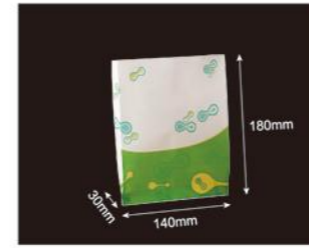

KRAFT PAPER BAG

CUSTOMIZABLE

Code	655001
Material	100g kraft
Packaging	200pcs

Code	655002
Material	100g kraft
Packaging	200pcs

Code	655003
Material	100g kraft
Packaging	200pcs

Code	655004
Material	100g kraft
Packaging	200pcs

Code	655005
Material	60g kraft
Packaging	300pcs

Code	655006
Material	60g kraft
Packaging	300pcs

Code	655007
Material	60g kraft
Packaging	300pcs

Code	655008
Material	60g kraft
Packaging	300pcs

Code	655009
Material	60g kraft
Packaging	300pcs

Code	655010
Material	60g kraft
Packaging	300pcs

GREASE PROOF BAG

CUSTOMIZABLE

Code	665001
Material	50g grease proof
Packaging	5000pcs

Code	665002
Material	50g grease proof
Packaging	5000pcs

Code	665003
Material	50g grease proof
Packaging	5000pcs

Code	665004
Material	50g grease proof
Packaging	5000pcs

Code	665005
Material	50g grease proof
Packaging	5000pcs

Code	665006
Material	50g grease proof
Packaging	5000pcs

Code	665007
Material	50g grease proof
Packaging	5000pcs