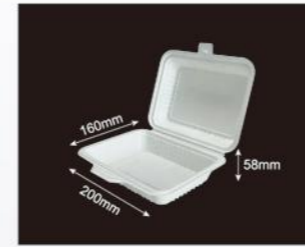

CORN STARCH LUNCH BOX & PLATE

CUSTOMIZABLE