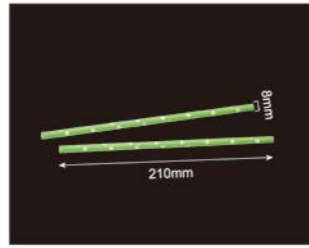

Code	679010
Colour	Plain / Colorful
Material	120+120+60g
Packaging	10000pcs
Carton Size	43*43*47cm

Code	679011
Colour	Plain / Colorful
Material	120+120+60g
Packaging	5000pcs
Carton Size	45*45*25cm