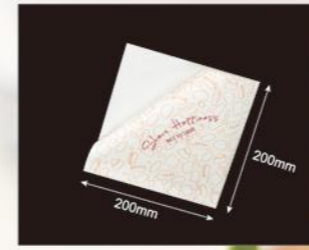

KRAFT PAPER BAG

CUSTOMIZABLE

Code	655001
Material	100g kraft
Packaging	200pcs

Code	655002
Material	100g kraft
Packaging	200pcs

Code	655003
Material	100g kraft
Packaging	200pcs

Code	655004
Material	100g kraft
Packaging	200pcs

Code	655005
Material	60g kraft
Packaging	300pcs

Code	655006
Material	60g kraft
Packaging	300pcs

Code	655007
Material	60g kraft
Packaging	300pcs

Code	655008
Material	60g kraft
Packaging	300pcs

Code	655009
Material	60g kraft
Packaging	300pcs

Code	655010
Material	60g kraft
Packaging	300pcs

GREASE PROOF BAG

CUSTOMIZABLE

Code	665001
Material	50g grease proof
Packaging	5000pcs

Code	665002
Material	50g grease proof
Packaging	5000pcs

Code	665003
Material	50g grease proof
Packaging	5000pcs

Code	665004
Material	50g grease proof
Packaging	5000pcs

Code	665005
Material	50g grease proof
Packaging	5000pcs

Code	665006
Material	50g grease proof
Packaging	5000pcs

Code	665007
Material	50g grease proof
Packaging	5000pcs