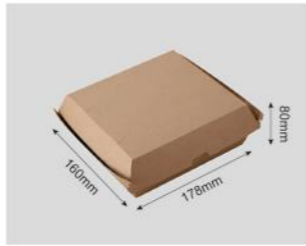

Code	640040
Capacity	1300ml
Material	130+110+130g
Packaging	200pcs
Carton Size	65.5*49.5*22cm

Code	640041
Capacity	2100ml
Material	130+110+130g
Packaging	150pcs
Carton Size	82.5*38.5*23cm