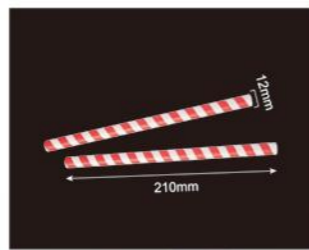

Code	679014
Colour	Plain / Colorful
Material	120+120+60g
Packaging	2000pcs
Carton Size	45*45*25cm

Code	679015
Colour	Plain / Colorful
Material	120+120+60g
Packaging	2000pcs
Carton Size	45*45*25cm