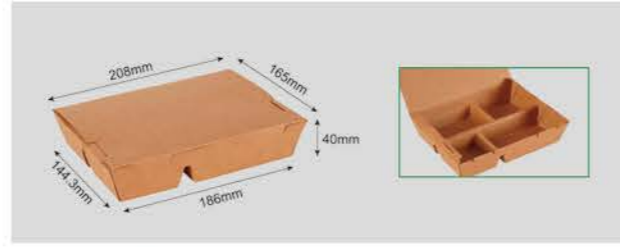

CUSTOMIZABLE

WINDOW / TAKE AWAY BOX

CUSTOMIZABLE

Code	6400024
Capacity	690ml
Material	337g kraft paper
Packaging	200pcs
Carton Size	50*39*38cm

Code	6400025
Capacity	580ml
Material	337g kraft paper
Packaging	200pcs
Carton Size	45.5*41.5*38cm