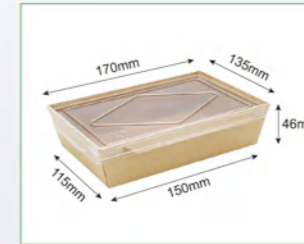

Code	640014
Capacity	700ml
Material	300g kraft paper
Packaging	200pcs
Carton Size	42*40*28cm

Code	640015
Capacity	900ml
Material	300g kraft paper
Packaging	200pcs
Carton Size	41*40*31cm