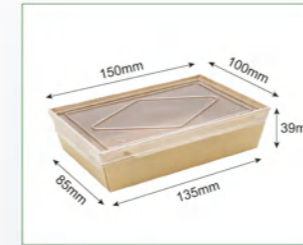

Code	640011
Capacity	1000ml
Material	337g kraft paper
Packaging	200pcs
Carton Size	45*38*32cm