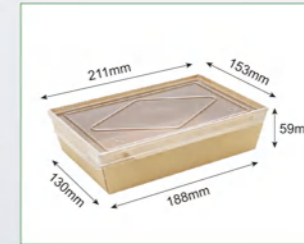

Code	640016
Capacity	1200ml
Material	300g kraft paper
Packaging	200pcs
Carton Size	47*46*32cm

Code	640017
Capacity	1600ml
Material	300g kraft paper
Packaging	200pcs
Carton Size	48*45*35.5cm