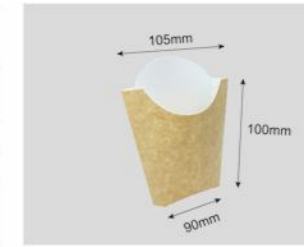

Code	640070
Capacity	600ml
Material	250g coated paper
Packaging	1000pcs

Code	640071
Capacity	650ml
Material	250g coated paper
Packaging	1000pcs

FRENCH FRIES BOX

CUSTOMIZABLE

Code	640072
Capacity	450ml
Material	250g coated paper
Packaging	1000pcs