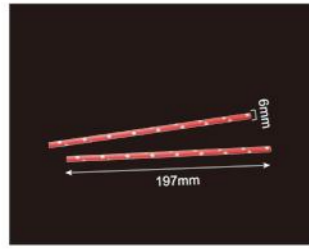

CUP ACCESSORIES

CUSTOMIZABLE