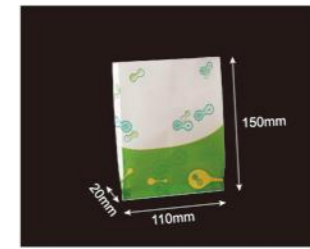

Code	655008
Material	60g kraft
Packaging	300pcs

Code	655009
Material	60g kraft
Packaging	300pcs

Code	655010
Material	60g kraft
Packaging	300pcs

GREASE PROOF BAG

CUSTOMIZABLE

Code	665001
Material	50g grease proof
Packaging	5000pcs