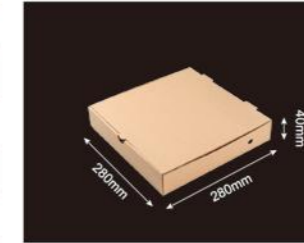

Code	635001
Size	10"
Material	160+120+120g
Packaging	200pcs
Carton Size	68*34*38cm

Code	635002
Size	11"
Material	160+120+120g
Packaging	200pcs
Carton Size	72*36*38cm