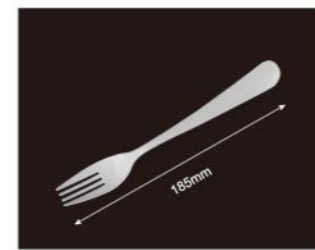

Code	262017
Weight	8g
Material	PLA
Packaging	1000pcs
Carton Size	41*20*24cm