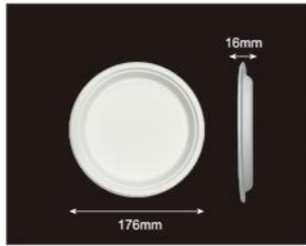

CUSTOMIZABLE

Code	836001
Material	Sugarcane pulp
Packaging	500pcs
Carton Size	43.5*28.5*46cm

Code	836002
Material	Sugarcane pulp
Packaging	500pcs
Carton Size	33.5*25.5*46.5cm

Code	836003
Size	6"
Material	Sugarcane pulp
Packaging	1000pcs
Carton Size	33*28*33.3cm