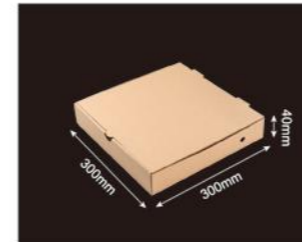

PIZZA BOX

CUSTOMIZABLE

Code	635001
Size	10"
Material	160+120+120g
Packaging	200pcs
Carton Size	68*34*38cm

Code	635002
Size	11"
Material	160+120+120g
Packaging	200pcs
Carton Size	72*36*38cm

Code	635003
Size	12"
Material	160+120+120g
Packaging	200pcs
Carton Size	79*40*38cm