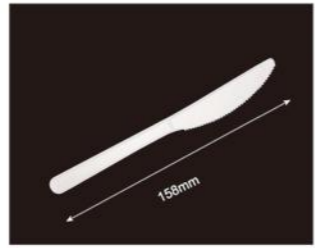

Code	262004
Weight	3.8g
Material	PLA
Packaging	1000pcs
Carton Size	32*17*17cm