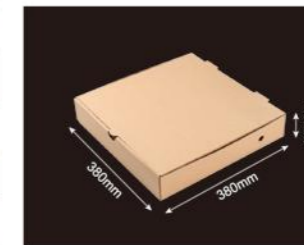

Code	635005
Size	14"
Material	160+120+120g
Packaging	200pcs
Carton Size	89.5*45*38cm

Code	635006
Size	15"
Material	160+120+120g
Packaging	200pcs
Carton Size	96*49*38cm