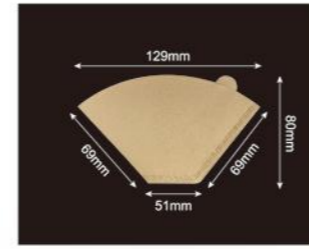

Code	665013
Material	38g grease proof
Packaging	5000pcs

Code	665014
Material	38g grease proof
Packaging	5000pcs

Code	665015
Material	38g grease proof
Packaging	5000pcs

COFFEE FILTER PAPER & NAPKIN

CUSTOMIZABLE