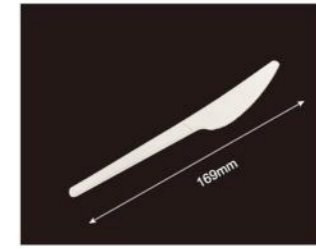

Code	262009
Weight	5.8g
Material	PLA
Packaging	1000pcs
Carton Size	35*21*24cm

Code	262010
Weight	5.2g
Material	PLA
Packaging	1000pcs
Carton Size	36*21*23cm

KNIFE & FORK & SPOON

CUSTOMIZABLE

Code	262011
Weight	4.4g
Material	PLA
Packaging	100pcs
Carton Size	36.5*21*18.5cm