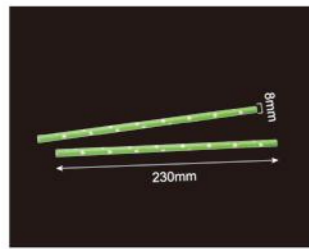

CUP ACCESSORIES

CUSTOMIZABLE

Code	679008
Colour	Plain / Colorful
Material	120+120+60g
Packaging	10000pcs
Carton Size	43*43*47cm

Code	679009
Colour	Plain / Colorful
Material	120+120+60g
Packaging	10000pcs
Carton Size	43*43*50cm

Code	679010
Colour	Plain / Colorful
Material	120+120+60g
Packaging	10000pcs
Carton Size	43*43*47cm

Code	679011
Colour	Plain / Colorful
Material	120+120+60g
Packaging	5000pcs
Carton Size	45*45*25cm

Code	679012
Colour	Plain / Colorful
Material	120+120+60g
Packaging	5000pcs
Carton Size	45*45*25cm

Code	679013
Colour	Plain / Colorful
Material	120+120+60g
Packaging	5000pcs
Carton Size	45*45*25cm

Code	679014
Colour	Plain / Colorful
Material	120+120+60g
Packaging	2000pcs
Carton Size	45*45*25cm

Code	679015
Colour	Plain / Colorful
Material	120+120+60g
Packaging	2000pcs
Carton Size	45*45*25cm

Code	679016
Colour	Plain / Colorful
Material	120+120+60g
Packaging	2000pcs
Carton Size	45*45*25cm

Code	679017
Colour	Plain
Material	120+120+60g
Packaging	10000pcs
Carton Size	43*43*47cm

Code	679018
Colour	Colorful
Material	120+120+60g
Packaging	10000pcs
Carton Size	43*43*47cm

CUP ACCESSORIES

CUSTOMIZABLE

Code	679019
Material	Sugarcane pulp
Packaging	10000pcs
Carton Size	55*46*38cm

Code	679020
Material	Sugarcane pulp
Packaging	5000pcs
Carton Size	52*46*38cm

Code	679021
Material	Sugarcane pulp
Packaging	5000pcs
Carton Size	61*55*47cm

Code	679022
Material	Sugarcane pulp
Packaging	4000pcs
Carton Size	61*55*47cm

Code	679023
Material	Sugarcane pulp
Packaging	10000pcs
Carton Size	55*46*38cm

Code	679024
Material	Sugarcane pulp
Packaging	5000pcs
Carton Size	52*46*38cm

Code	679025
Material	Sugarcane pulp
Packaging	5000pcs
Carton Size	61*55*47cm