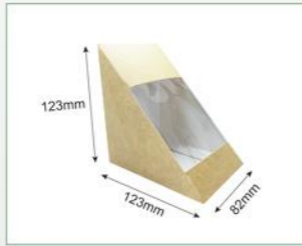

SANDWICH BOX

CUSTOMIZABLE

Code	640067
Capacity	180ml
Material	250g coated paper
Packaging	1000pcs

Code	640068
Capacity	350ml
Material	250g coated paper
Packaging	1000pcs

Code	640069
Capacity	500ml
Material	250g coated paper
Packaging	1000pcs