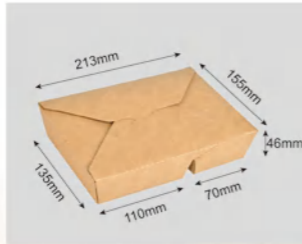

Code	640009
Capacity	1400ml
Material	337g kraft paper
Packaging	200pcs
Carton Size	61*38*31cm

Code	640010
Capacity	1500ml
Material	337g kraft paper
Packaging	200pcs
Carton Size	52*45*36cm