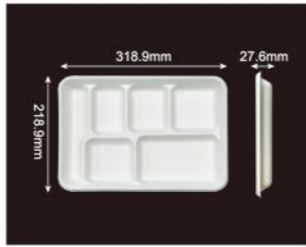

Code	836001
Material	Sugarcane pulp
Packaging	500pcs
Carton Size	43.5*28.5*46cm

Code	836002
Material	Sugarcane pulp
Packaging	500pcs
Carton Size	33.5*25.5*46.5cm