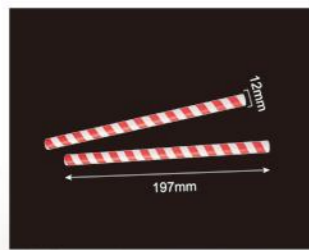

CUP ACCESSORIES

CUSTOMIZABLE

Code	679008
Colour	Plain / Colorful
Material	120+120+60g
Packaging	10000pcs
Carton Size	43*43*47cm

Code	679009
Colour	Plain / Colorful
Material	120+120+60g
Packaging	10000pcs
Carton Size	43*43*50cm

Code	679010
Colour	Plain / Colorful
Material	120+120+60g
Packaging	10000pcs
Carton Size	43*43*47cm

Code	679011
Colour	Plain / Colorful
Material	120+120+60g
Packaging	5000pcs
Carton Size	45*45*25cm

Code	679012
Colour	Plain / Colorful
Material	120+120+60g
Packaging	5000pcs
Carton Size	45*45*25cm

Code	679013
Colour	Plain / Colorful
Material	120+120+60g
Packaging	5000pcs
Carton Size	45*45*25cm

Code	679014
Colour	Plain / Colorful
Material	120+120+60g
Packaging	2000pcs
Carton Size	45*45*25cm

Code	679015
Colour	Plain / Colorful
Material	120+120+60g
Packaging	2000pcs
Carton Size	45*45*25cm

Code	679016
Colour	Plain / Colorful
Material	120+120+60g
Packaging	2000pcs
Carton Size	45*45*25cm

Code	679017
Colour	Plain
Material	120+120+60g
Packaging	10000pcs
Carton Size	43*43*47cm

Code	679018
Colour	Colorful
Material	120+120+60g
Packaging	10000pcs
Carton Size	43*43*47cm

CUP ACCESSORIES

CUSTOMIZABLE

Code	679019
Material	Sugarcane pulp
Packaging	10000pcs
Carton Size	55*46*38cm

Code	679020
Material	Sugarcane pulp
Packaging	5000pcs
Carton Size	52*46*38cm

Code	679021
Material	Sugarcane pulp
Packaging	5000pcs
Carton Size	61*55*47cm

Code	679022
Material	Sugarcane pulp
Packaging	4000pcs
Carton Size	61*55*47cm

Code	679023
Material	Sugarcane pulp
Packaging	10000pcs
Carton Size	55*46*38cm

Code	679024
Material	Sugarcane pulp
Packaging	5000pcs
Carton Size	52*46*38cm

Code	679025
Material	Sugarcane pulp
Packaging	5000pcs
Carton Size	61*55*47cm