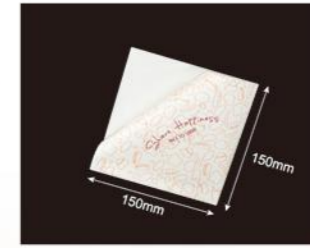

Code	665005
Material	50g grease proof
Packaging	5000pcs

Code	665006
Material	50g grease proof
Packaging	5000pcs