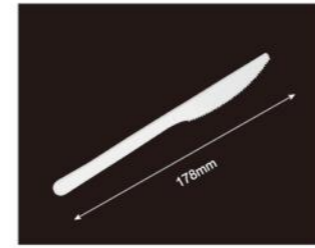

Code	262013
Weight	4.5g
Material	PLA
Packaging	1000pcs
Carton Size	35*19*17cm