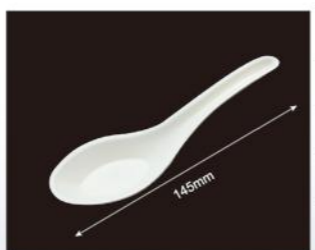

KNIFE & FORK & SPOON

CUSTOMIZABLE

Code	562004
Weight	4.6g
Material	Corn starch
Packaging	1000pcs
Carton Size	36*24*19.5cm

Code	562005
Weight	4.5g
Material	Corn starch
Packaging	1000pcs
Carton Size	32*17*17cm

Code	562006
Weight	4.5g
Material	Corn starch
Packaging	1000pcs
Carton Size	32*17*18cm

Code	562007
Weight	5.6g
Material	Corn starch
Packaging	1000pcs
Carton Size	35*19*17cm

Code	562008
Weight	4.4g
Material	Corn starch
Packaging	1000pcs
Carton Size	35*19*17cm

Code	562009
Weight	4.6g
Material	Corn starch
Packaging	1000pcs
Carton Size	36*20.5*21.5cm

Code	862001
Weight	4.3g
Material	Sugarcane pulp
Packaging	1000pcs
Carton Size	35*25*19.5cm

Code	862002
Weight	3.1g
Material	Sugarcane pulp
Packaging	1000pcs
Carton Size	35*24*19.5cm

Code	862003
Weight	3.5g
Material	Sugarcane pulp
Packaging	1000pcs
Carton Size	36*24*19.5cm

Code	862004
Weight	2.5g
Material	Sugarcane pulp
Packaging	1000pcs
Carton Size	32*17*18cm

SUGARCANE PULP LUNCH BOX & PLATE

CUSTOMIZABLE

Code	815001
Capacity	1000ml
Material	Sugarcane pulp
Packaging	500pcs
Carton Size	61.5*53.5*20cm

Code	815002
Capacity	1500ml
Material	Sugarcane pulp
Packaging	500pcs
Carton Size	56*33*33.5cm

Code	815003
Capacity	2000ml
Material	Sugarcane pulp
Packaging	200pcs
Carton Size	43*36.5*23cm

Code	815004
Capacity	2000ml
Material	Sugarcane pulp
Packaging	200pcs
Carton Size	43*36.5*23cm

Code	815005
Capacity	2200ml
Material	Sugarcane pulp
Packaging	200pcs
Carton Size	38*33*25.5cm

Code	815006
Capacity	2500ml
Material	Sugarcane pulp
Packaging	200pcs
Carton Size	47.5*38*25.5ml

Code	815007
Capacity	2500ml
Material	Sugarcane pulp
Packaging	200pcs
Carton Size	47.5*38*25.5cm