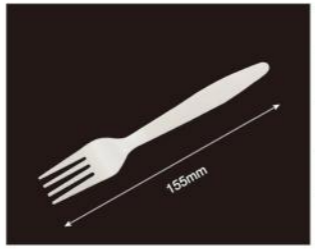

Code	562003
Weight	4.4g
Material	Corn starch
Packaging	1000pcs
Carton Size	35*25.5*19cm

KNIFE & FORK & SPOON

CUSTOMIZABLE

Code	562004
Weight	4.6g
Material	Corn starch
Packaging	1000pcs
Carton Size	36*24*19.5cm