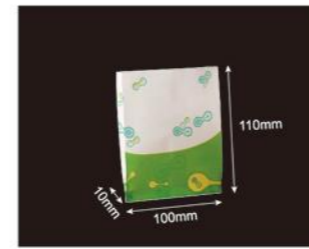

Code	655008
Material	60g kraft
Packaging	300pcs

Code	655009
Material	60g kraft
Packaging	300pcs

Code	655010
Material	60g kraft
Packaging	300pcs

GREASE PROOF BAG

CUSTOMIZABLE

Code	665001
Material	50g grease proof
Packaging	5000pcs