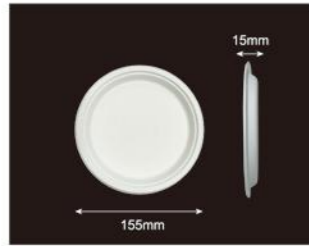

SUGARCANE PULP LUNCH BOX & PLATE

CUSTOMIZABLE

Code	836001
Material	Sugarcane pulp
Packaging	500pcs
Carton Size	43.5*28.5*46cm

Code	836002
Material	Sugarcane pulp
Packaging	500pcs
Carton Size	33.5*25.5*46.5cm

Code	836003
Size	6"
Material	Sugarcane pulp
Packaging	1000pcs
Carton Size	33*28*33.3cm

Code	836004
Size	7"
Material	Sugarcane pulp
Packaging	1000pcs
Carton Size	36.8*31*37.5cm

Code	836005
Size	8"
Material	Sugarcane pulp
Packaging	500pcs
Carton Size	43.5*37.5*23cm

Code	836006
Size	9"
Material	Sugarcane pulp
Packaging	500pcs
Carton Size	46.3*34.8*24.8cm

Code	836007
Size	10"
Material	Sugarcane pulp
Packaging	500pcs
Carton Size	53.5*35*28cm

CORN STARCH LUNCH BOX & PLATE

CUSTOMIZABLE

Code	515001
Capacity	1850ml
Material	Corn starch
Packaging	250pcs
Carton Size	43*34*23cm

Code	515002
Capacity	1850ml
Material	Corn starch
Packaging	500pcs
Carton Size	38*35*34cm

Code	515003
Capacity	2700ml
Material	Corn starch
Packaging	200pcs
Carton Size	44*35*23cm

Code	515004
Capacity	4000ml
Material	Corn starch
Packaging	200pcs
Carton Size	52*37*25cm

Code	536001
Size	9"
Material	Corn starch
Packaging	500pcs
Carton Size	48*29*25cm

Code	536002
Size	6"
Material	Corn starch
Packaging	1000pcs
Carton Size	48*32*17cm

Code	536003
Material	Corn starch
Packaging	500pcs
Carton Size	25.5*36*34cm