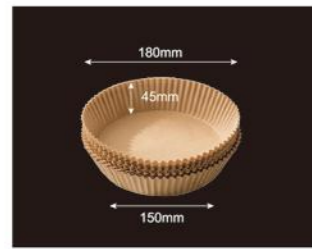

GREASE PROOF PAPER & AIR FRYER LINER PAPER

CUSTOMIZABLE

Code	665008
Material	35g grease proof
Packaging	5000pcs

Code	665009
Material	35g grease proof
Packaging	5000pcs

Code	665010
Material	35g grease proof
Packaging	5000pcs

Code	665011
Material	35g grease proof
Packaging	5000pcs

Code	665012
Material	38g grease proof
Packaging	5000pcs

Code	665013
Material	38g grease proof
Packaging	5000pcs

Code	665014
Material	38g grease proof
Packaging	5000pcs

Code	665015
Material	38g grease proof
Packaging	5000pcs

COFFEE FILTER PAPER & NAPKIN

CUSTOMIZABLE

Code	675001
Capacity	1-2 cups
Material	Coffee filter paper
Packaging	100pcs * 300bags
Carton Size	57*52*39cm

Code	675002
Capacity	2-4 cups
Material	Coffee filter paper
Packaging	100pcs * 300bags
Carton Size	57*52*39cm

Code	675003
Capacity	4-6 cups
Material	Coffee filter paper
Packaging	100pcs * 300bags
Carton Size	57*52*39cm

Code	688001
Material	16g white paper
Packaging	5000pcs
Carton Size	59.5*25*41cm

Code	688002
Material	16g white paper
Packaging	3000pcs
Carton Size	45*45*26cm

Code	688003
Material	16g white paper
Packaging	2000pcs
Carton Size	42*42*38cm