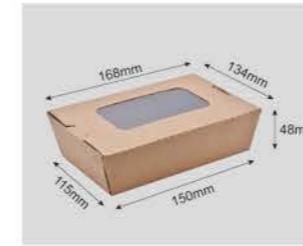

KRAFT COMPARTMENT TAKE AWAY BOX

CUSTOMIZABLE

WINDOW / TAKE AWAY BOX

CUSTOMIZABLE

Code	6400024
Capacity	690ml
Material	337g kraft paper
Packaging	200pcs
Carton Size	50*39*38cm

Code	6400025
Capacity	580ml
Material	337g kraft paper
Packaging	200pcs
Carton Size	45.5*41.5*38cm

Code	640026
Capacity	500ml
Material	337g kraft paper
Packaging	200pcs
Carton Size	39*33*24cm

Code	640027
Capacity	700ml
Material	337g kraft paper
Packaging	200pcs
Carton Size	40*29*40cm

Code	640028
Capacity	900ml
Material	337g kraft paper
Packaging	200pcs
Carton Size	39*31*39cm

Code	640029
Capacity	1200ml
Material	337g kraft paper
Packaging	200pcs
Carton Size	45*34*45cm

Code	640030
Capacity	1600ml
Material	337g kraft paper
Packaging	200pcs
Carton Size	41*36*48cm

Code	640031
Capacity	2100ml
Material	337g kraft paper
Packaging	200pcs
Carton Size	49*38*48cm

Code	640032
Capacity	500ml
Material	337g kraft paper
Packaging	200pcs
Carton Size	39*33*24cm

Code	640033
Capacity	700ml
Material	337g kraft paper
Packaging	200pcs
Carton Size	40*29*40cm

Code	640034
Capacity	900ml
Material	337g kraft paper
Packaging	200pcs
Carton Size	39*31*39cm

Code	640035
Capacity	1200ml
Material	337g kraft paper
Packaging	200pcs
Carton Size	45*34*45cm

Code	640036
Capacity	1600ml
Material	337g kraft paper
Packaging	200pcs
Carton Size	41*36*48cm

Code	640037
Capacity	2100ml
Material	337g kraft paper
Packaging	200pcs
Carton Size	49*38*48cm