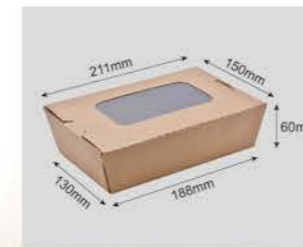

KRAFT COMPARTMENT TAKE AWAY BOX

CUSTOMIZABLE

WINDOW / TAKE AWAY BOX

CUSTOMIZABLE

Code	6400024
Capacity	690ml
Material	337g kraft paper
Packaging	200pcs
Carton Size	50*39*38cm

Code	6400025
Capacity	580ml
Material	337g kraft paper
Packaging	200pcs
Carton Size	45.5*41.5*38cm

Code	640026
Capacity	500ml
Material	337g kraft paper
Packaging	200pcs
Carton Size	39*33*24cm

Code	640027
Capacity	700ml
Material	337g kraft paper
Packaging	200pcs
Carton Size	40*29*40cm

Code	640028
Capacity	900ml
Material	337g kraft paper
Packaging	200pcs
Carton Size	39*31*39cm

Code	640029
Capacity	1200ml
Material	337g kraft paper
Packaging	200pcs
Carton Size	45*34*45cm

Code	640030
Capacity	1600ml
Material	337g kraft paper
Packaging	200pcs
Carton Size	41*36*48cm

Code	640031
Capacity	2100ml
Material	337g kraft paper
Packaging	200pcs
Carton Size	49*38*48cm

Code	640032
Capacity	500ml
Material	337g kraft paper
Packaging	200pcs
Carton Size	39*33*24cm

Code	640033
Capacity	700ml
Material	337g kraft paper
Packaging	200pcs
Carton Size	40*29*40cm

Code	640034
Capacity	900ml
Material	337g kraft paper
Packaging	200pcs
Carton Size	39*31*39cm

Code	640035
Capacity	1200ml
Material	337g kraft paper
Packaging	200pcs
Carton Size	45*34*45cm

Code	640036
Capacity	1600ml
Material	337g kraft paper
Packaging	200pcs
Carton Size	41*36*48cm

Code	640037
Capacity	2100ml
Material	337g kraft paper
Packaging	200pcs
Carton Size	49*38*48cm