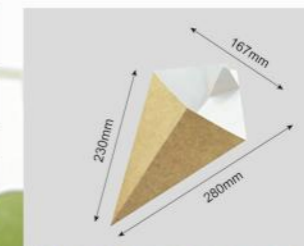

Code	640078
Capacity	1500ml
Material	250g coated paper
Packaging	2000pcs